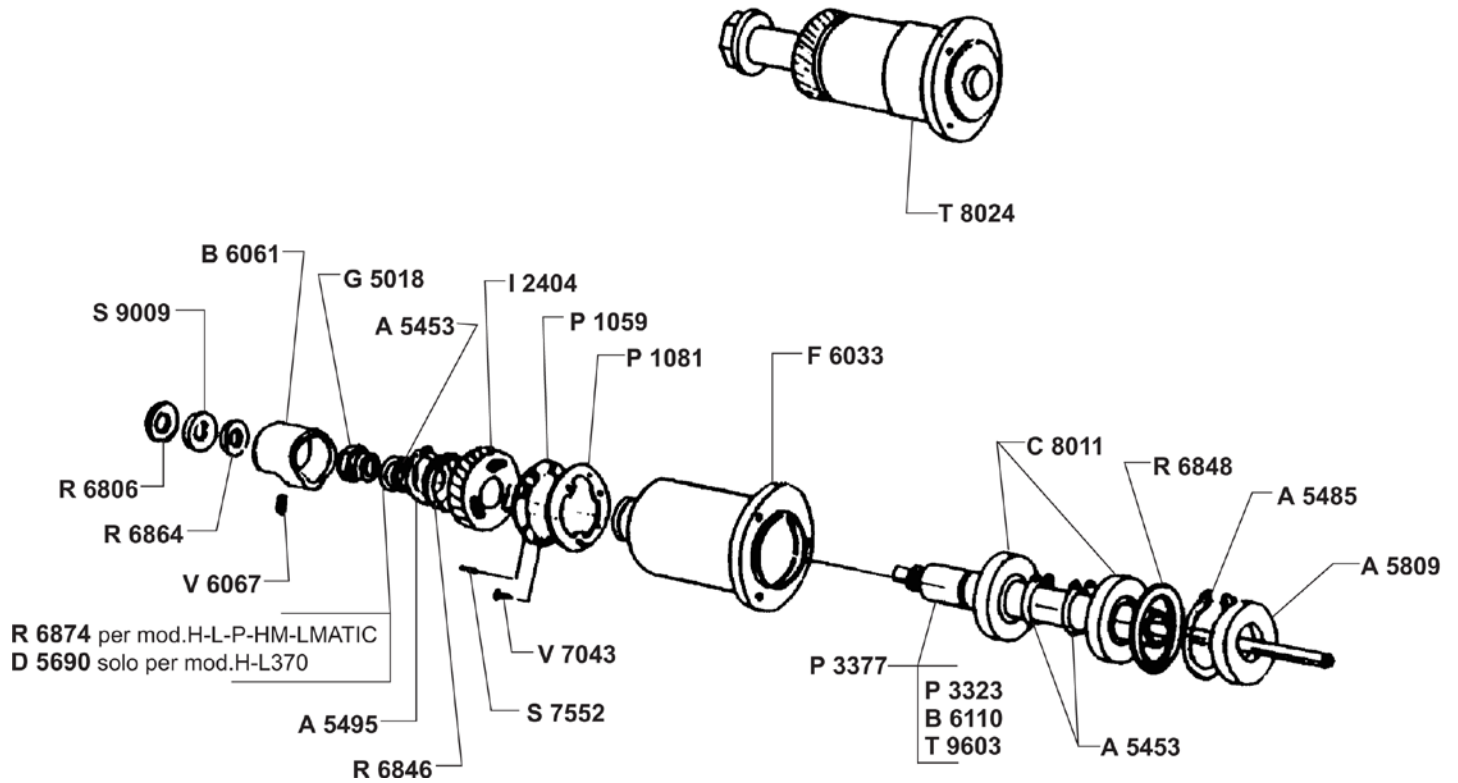

Parts Breakdown

Model **MS-IT-0350-PM** 13657