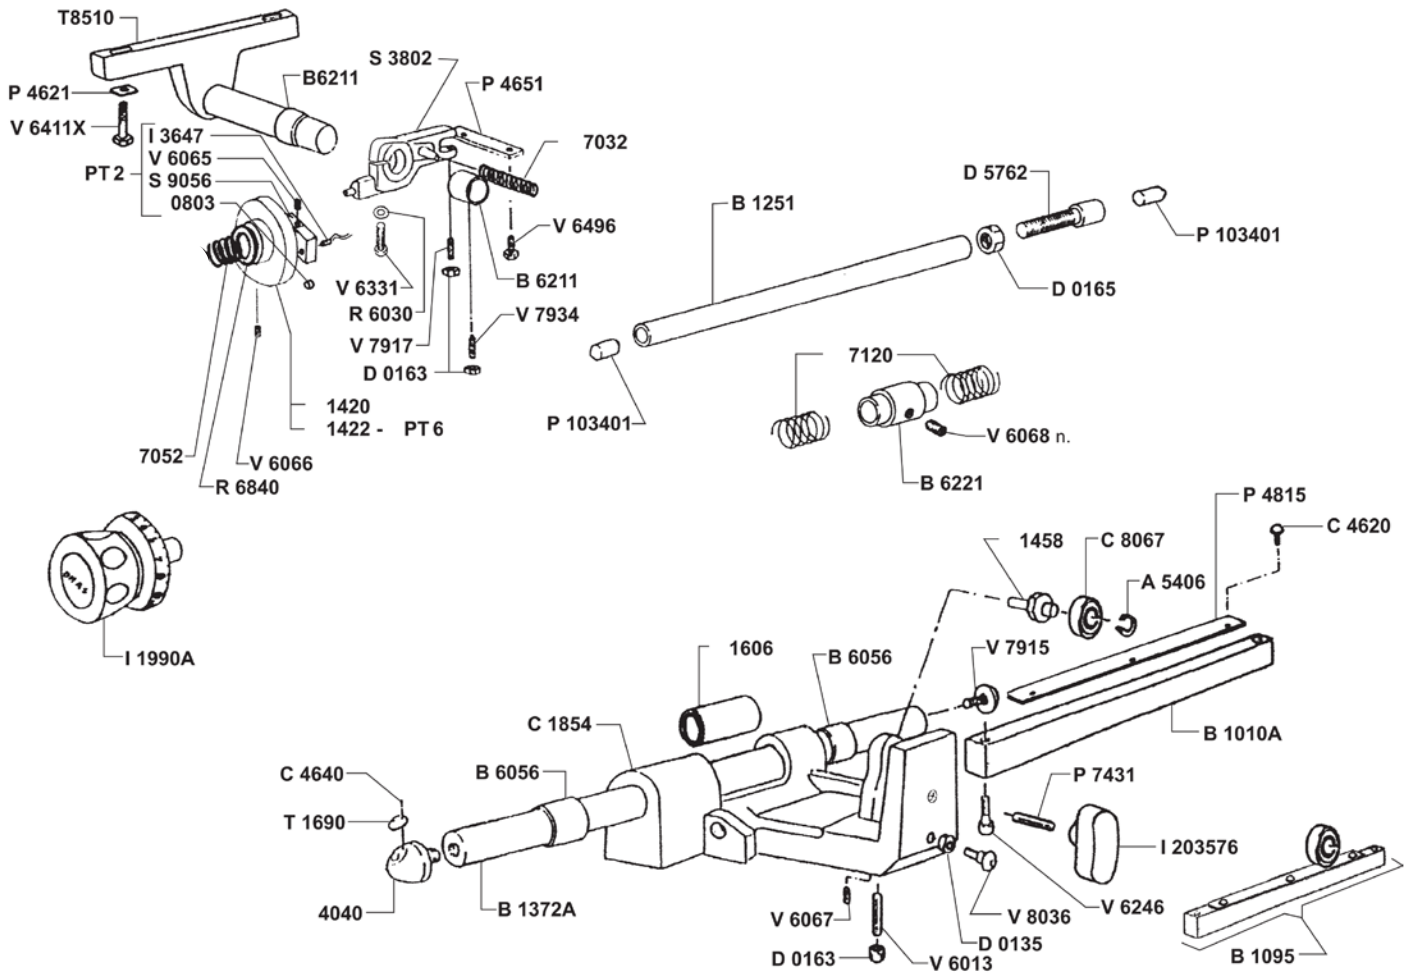

Parts Breakdown

Model MS-IT-0350-PM 13657